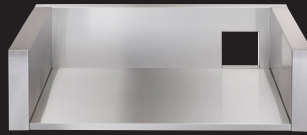

Island Accessories

1.

2.

3.

4.

5.

6.

7.

8.

9.

10.

11.

12.

1. Pantry Door and Drawer Combo
Large pantry doors and reversible drawers with enclosure. Available in 42" and 56" widths.
Items VPDC42 and VPDC56

2. Door and Drawer Combo
Pinned hinge access door and reversible drawers allow left or right hinge installation.
Item VDDC

3. Two Drawer System
Drawers close flush to stainless steel trim.
Item V2DR

4. Plating and Garnish Center
Enjoy presenting like a pro with this 30" plating and garnish center. Features a cutting board and four removable food pans.
Item VPS30P

5. Ice Chest and Bartender
System Ice Chest with removable speed rail allows you to have cold beverages on hand, and provide drink garnishes for your guests.
Item VCITC

6. Insulated Jacket
Available in 30", 36", 42" and 56".
Items VIJ30/36/42/56

7. Paper Towel Holder
Keeps paper towels nearby for easy access.
Item VTH

8. Prep and Waste Chute
PVC cutting board slides to reveal chute for trash and trimmings.
Item VPWC.

9. Trash and Recycle Center
Pull out bins for both waste and recycling.
Item VTRC

10. Access Door & Enclosure
Oneside available in 17", 30", and 36". Double available in 42".
Items VAD17/30/36/42

11. Two Drawer + Utensil Storage
Store utensils in the top drawer and plates/bowls/cups below.
Items VU2DR

12. Sealed Pantry
Allows the comfort of storing small and large items in one convenient organized and enclosed space.
Items VDSP30/36/42

Vinyl Grill Cover
Featuring the Vintage logo, available sizes fit our 30", 36", 42" and 56" grills and carts.
Items VGV30/36/42/56
Items VGV30/36/42/56C

(30" Cart Model Shown)

13.

Not pictured: 24" Accessory Drawer System VDR24