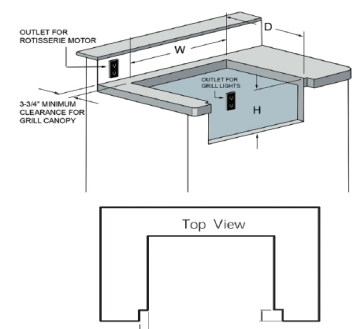

MODEL #	CUTOUT DIMENSIONS
INSULATED JACKETS	
VIJ30	31-3/4"W X 24-3/8"D X 11"H
VIJ36	37-3/4"W X 24-3/8"D X 11"H
VIJ42	43-3/4"W X 24-3/8"D X 11"H
VIJ56	57-3/4"W X 24-3/8"D X 11"H
SIDEBURNER SIDESEAR	
VS26G	13-1/4"W X 23"D X 10-1/4"H
VGSZ	13-1/4"W X 23"D X 10-1/4"H
POWER MAXX	
VPMAX24	21-1/2"W X 22 1/2"D X 10-1/4"H

CUTOUT DIMENSIONS			
Grill	W	H	D
VBQ30	28 1/2"	10 1/4"	23"
VBQ36	34 1/2"	10 1/4"	23"
VBQ42	40 1/2"	10 1/4"	23"
VBQ56	54 1/2"	10 1/4"	23"

vintagegrills.com

1-866-755-7981